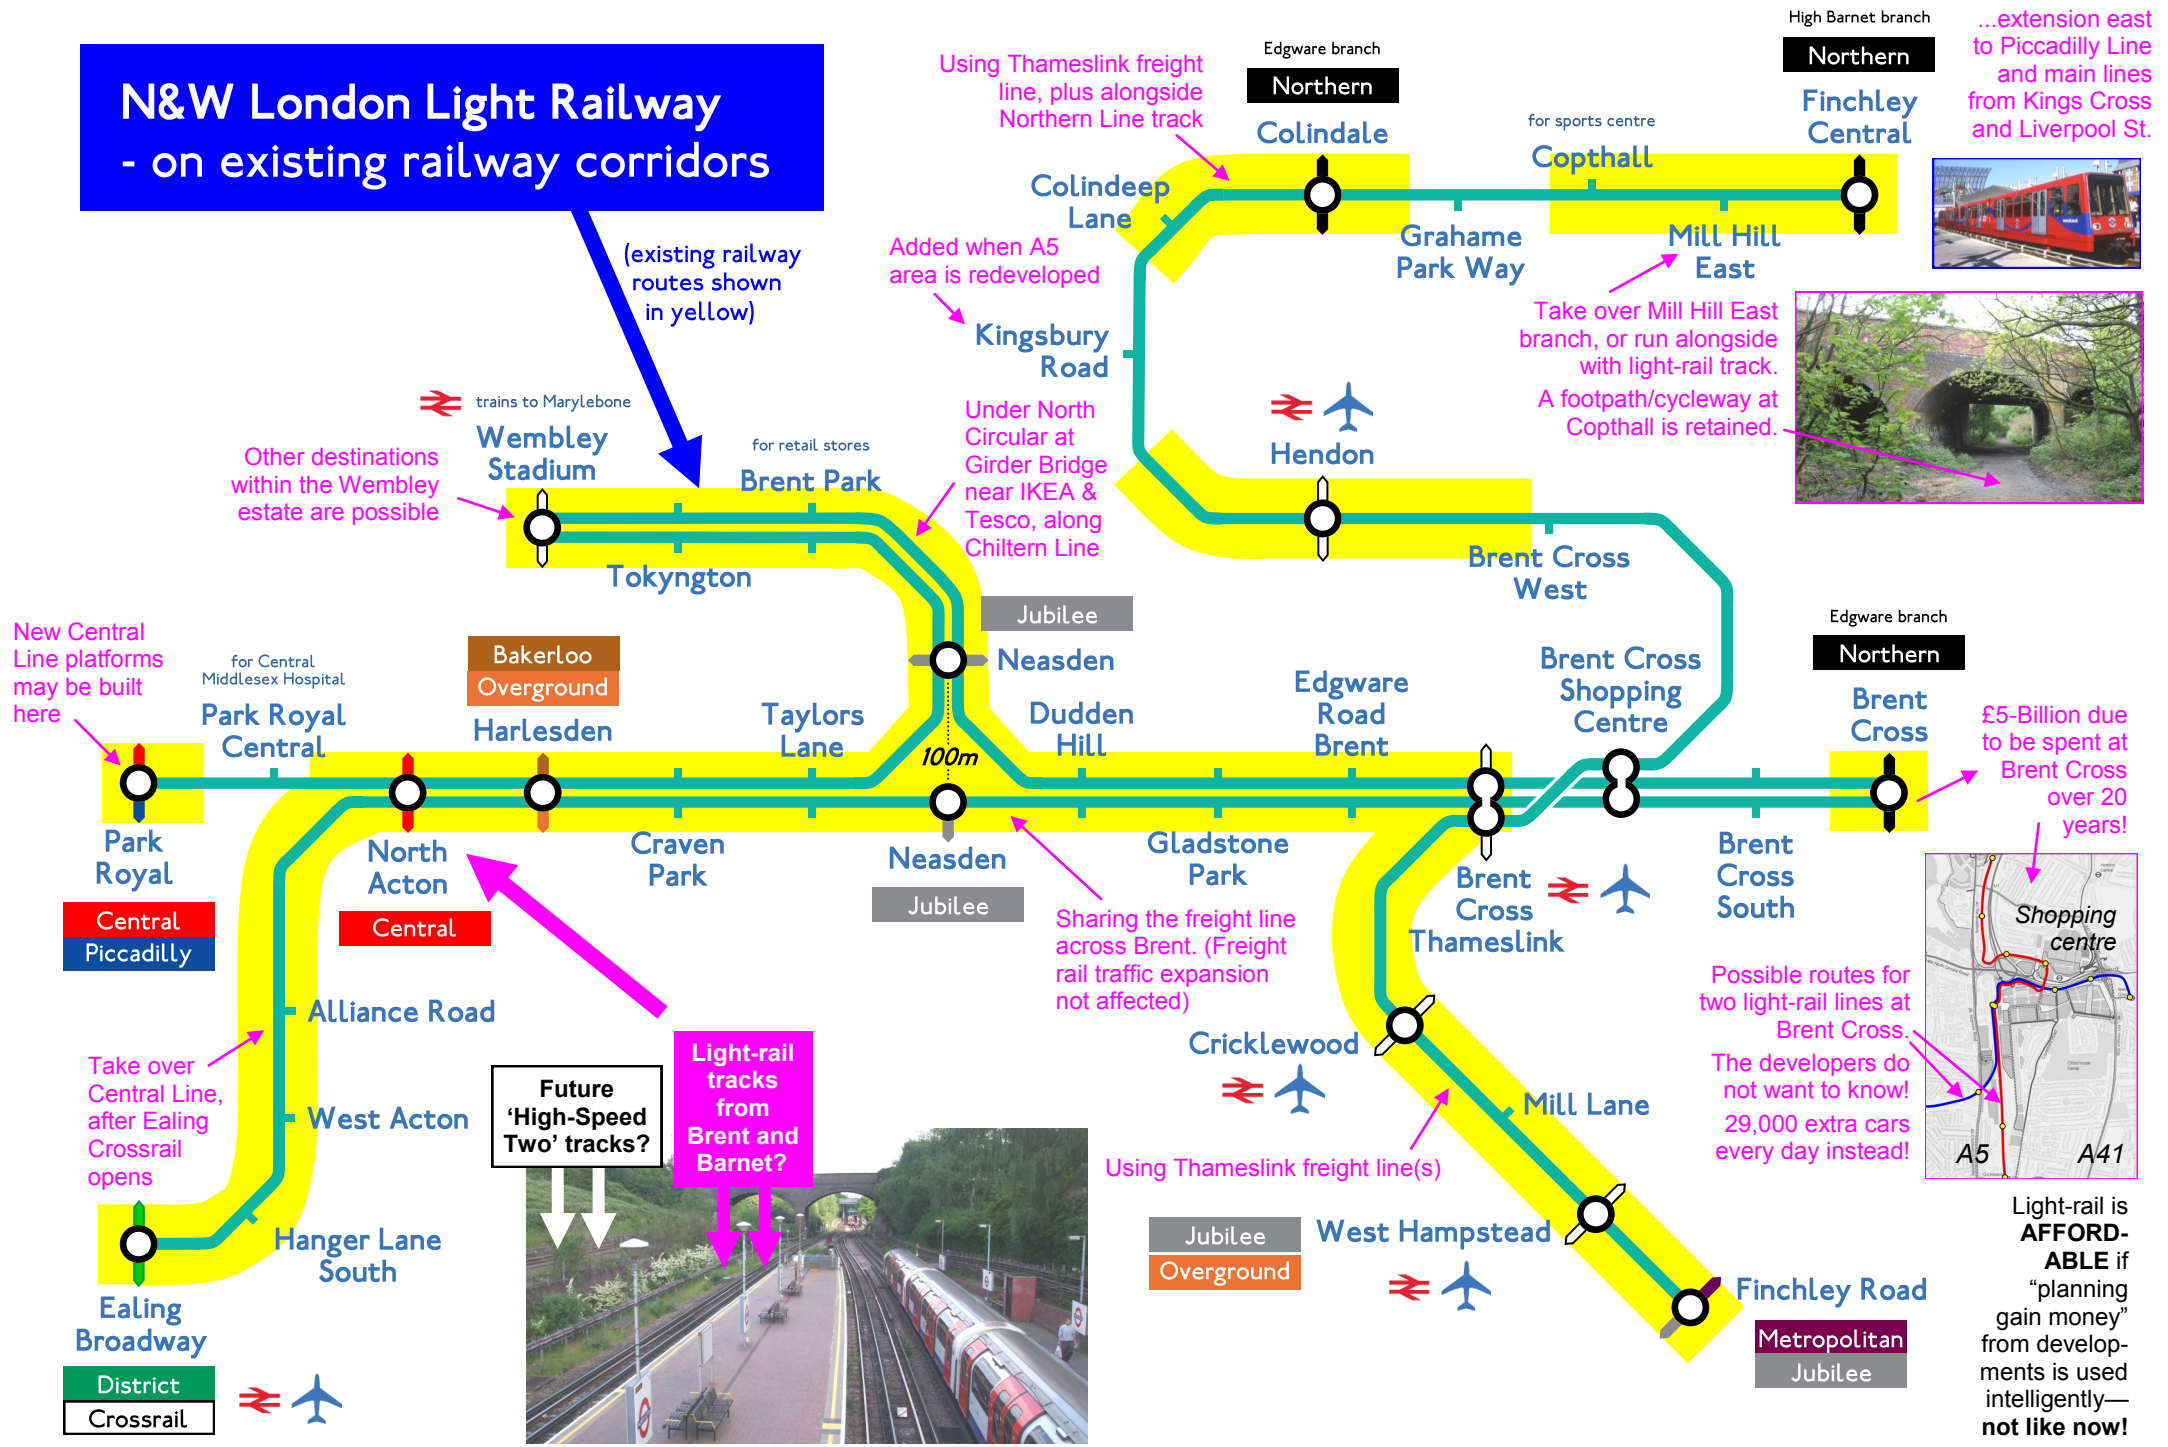

N&W London Light Railway - and the North Circular Road

This shows the railway is an attractive alternative to the congested North Circular.

North Circular Road

N&W London Light Railway - on existing railway corridors

North Acton (Central Line) looking east