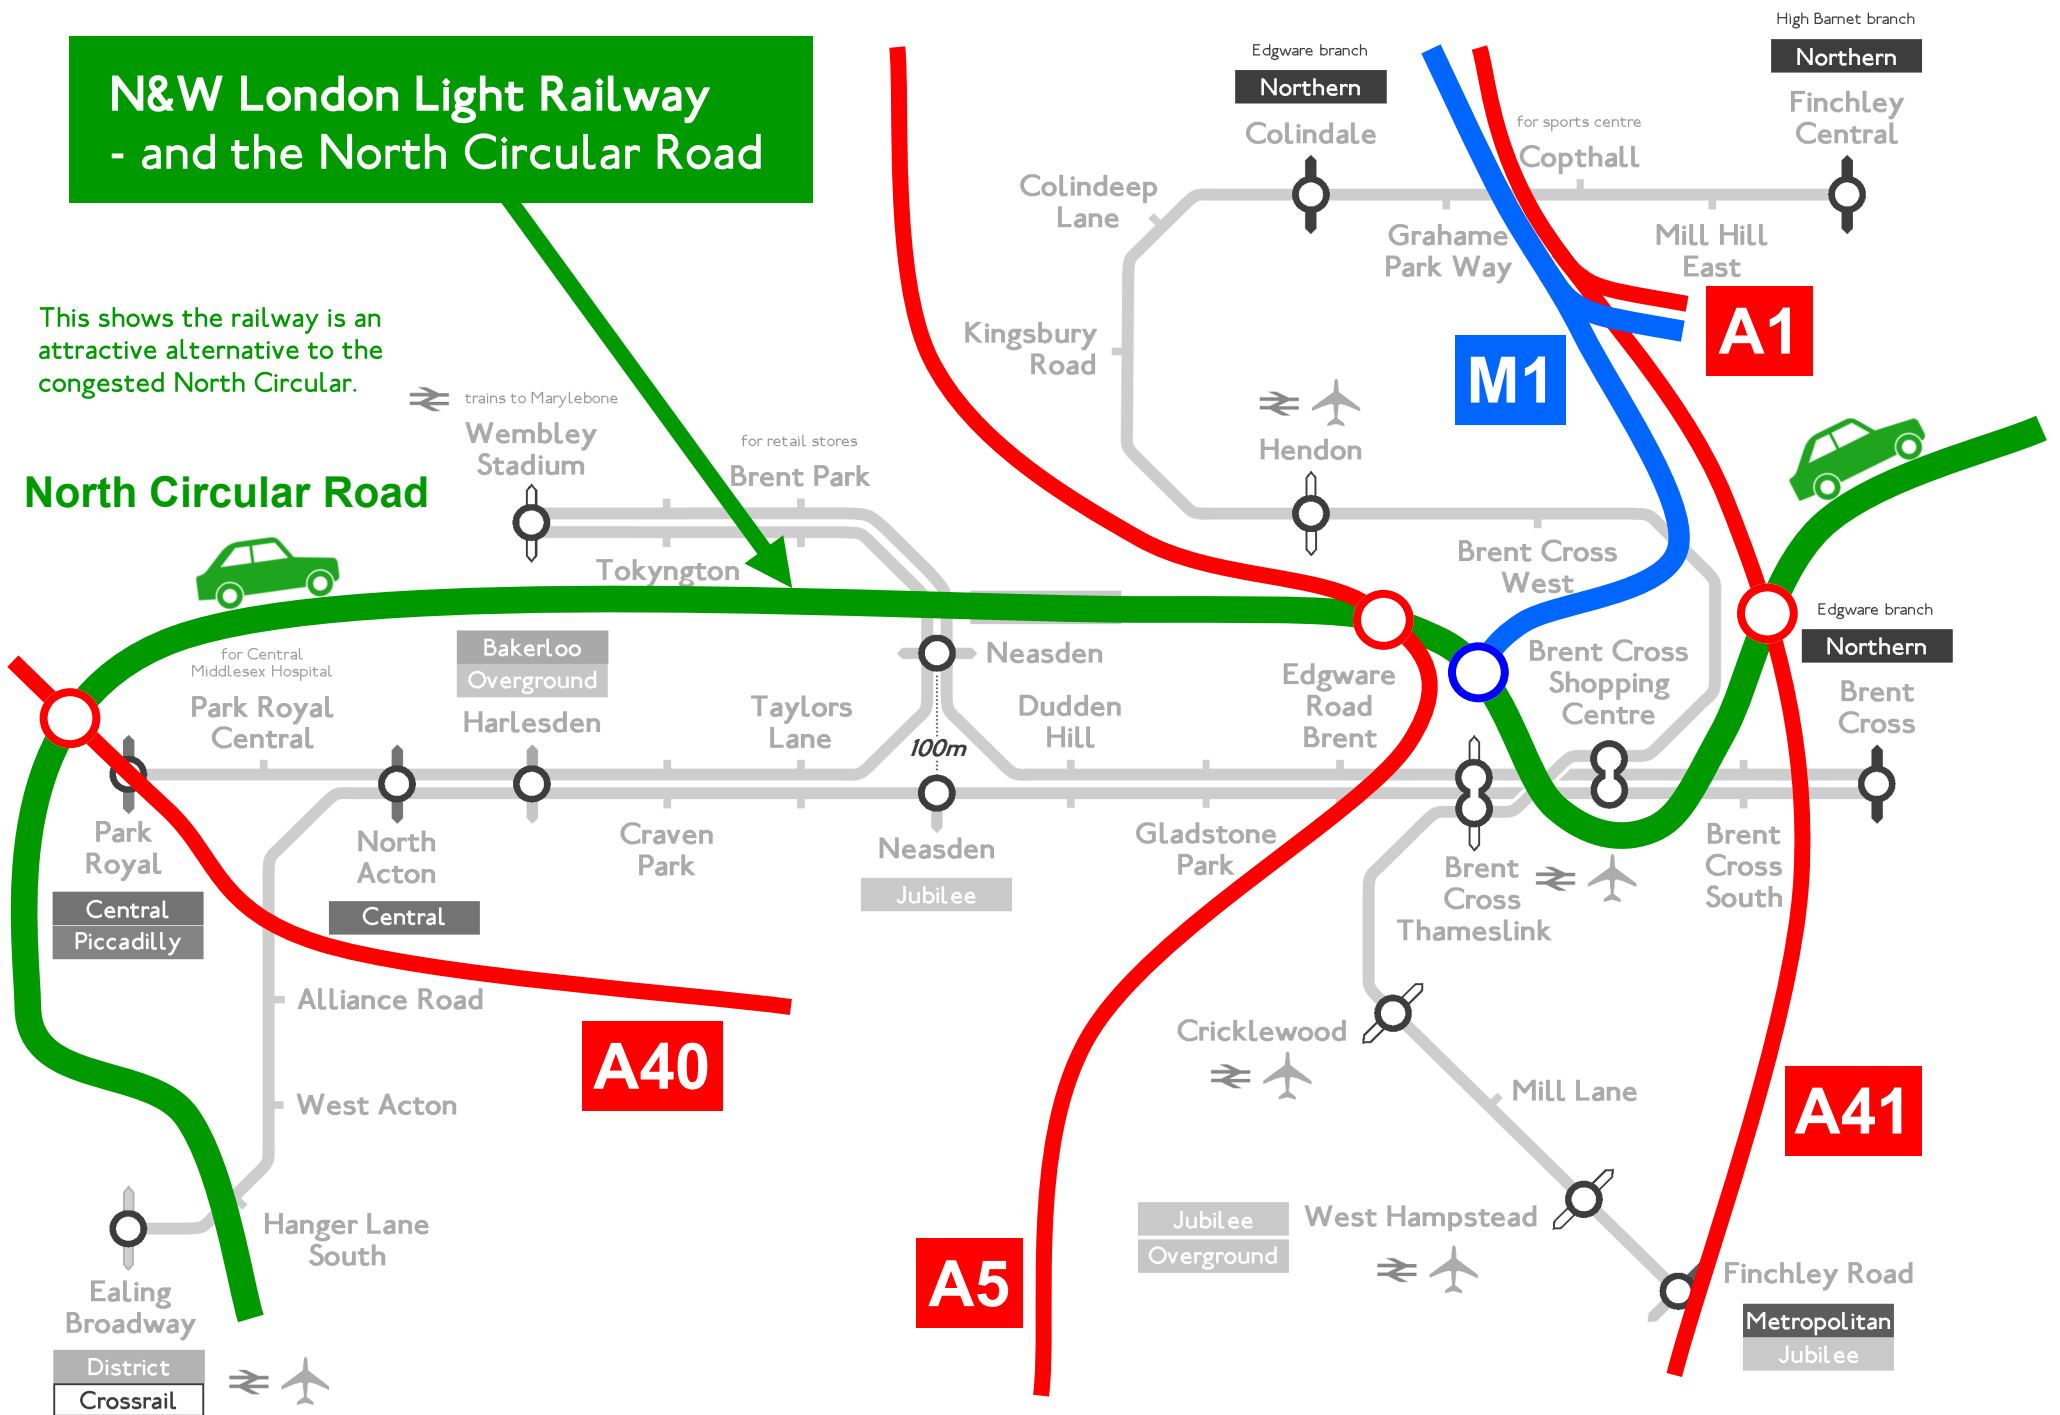

N&W London Light Railway - and the North Circular Road

This shows the railway is an attractive alternative to the congested North Circular.

North Circular Road

N&W London Light Railway - on existing railway corridors

North Acton (Central Line) looking east